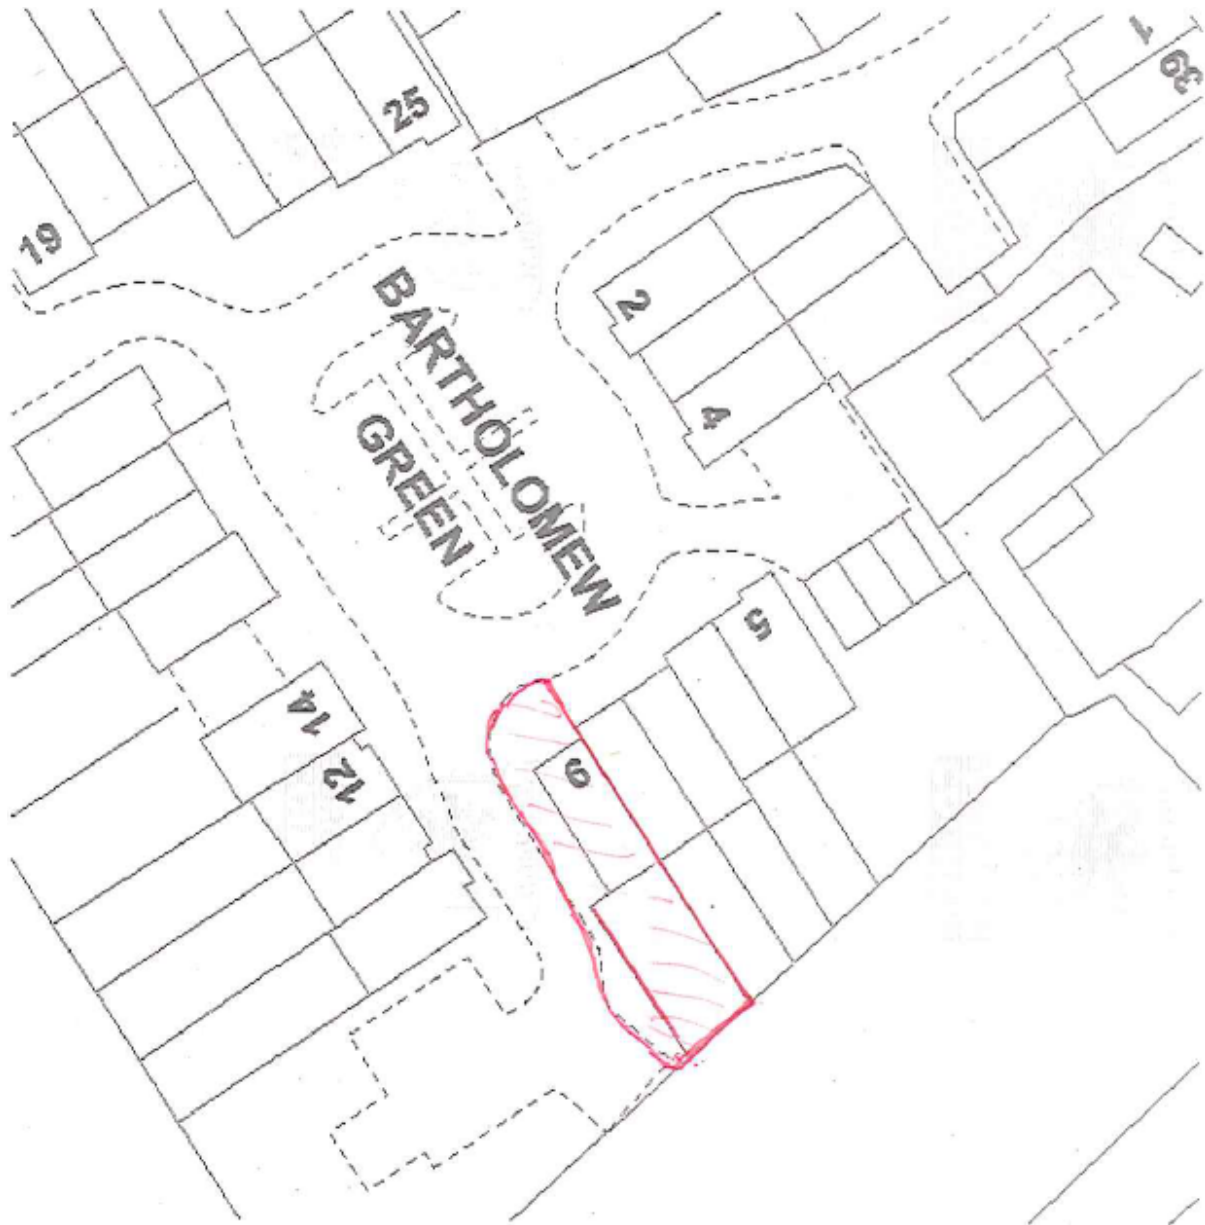

ITEM 5.02

4/01555/15/FHA – DIVIDING FENCE TO FRONT GARDEN

9 BARTHOLOMEW GREEN, MARKYATE, ST. ALBANS, AL3 8RX

ITEM 5.02

4/01555/15/FHA – DIVIDING FENCE TO FRONT GARDEN

9 BARTHOLOMEW GREEN, MARKYATE, ST. ALBANS, AL3 8RX